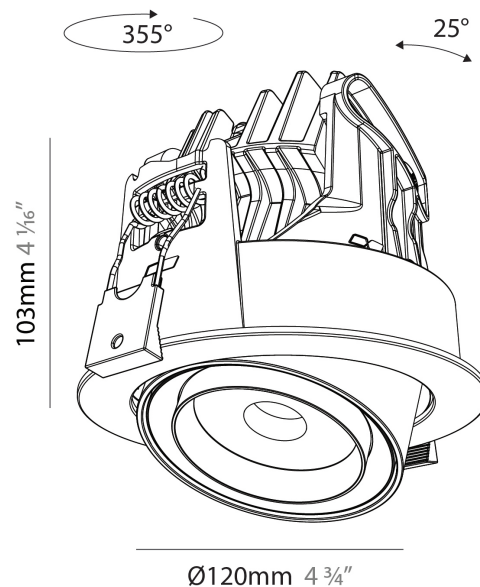

GENERAL

Series: Centriq
Subseries: Centriq Round Flex Adjustable
Brand: Prolicht
Division: Architectural
Mounting Type: Recessed
Mounting Location: Ceiling
Subcategory: Spots

PHYSICAL

Shape: Cylinder
Diameter (mm): 120
Diameter (in): 4 3/4
Height (mm): 105
Height (in): 4 1/8
Min. Recessing Depth (mm): 120
Min. Recessing Depth (in): 4 3/4
Light Distribution: Adjustable / Direct
Weight (kg): 0.666
Fixture Finish: SSR / BKV / CWI / CRY / HAB / UFT / ITA / RUA / FTG / MYG / LOD / PUS / FRO / FUP / KIA / POP / BLS / SPG / MEY / GOH / GUM / CHC / COM / ABZ / JAG / OBR / MOS / ROR
Fixture Material: Aluminum
Cut-out Measurements: Dia. 112mm / 4 7/16"

ELECTRICAL

Lamp Type: LED (Zhaga Standard)
Input Wattage (W): 20.5
Total Output Wattage (W): 18.1
Dimming: Tri-Mode (Non-Dimming and Phase Dimming (120Vac only) and 0-10V Dimming)
Driver Included: Yes
Driver Location: Recessed Housing
Driver Type: Constant Current - Universal
Driver Class: Class 2
Housing: ENCP 3
Input Voltage (V): 120 - 277
Constant Current (MA): 500

LED

Color Temperature (°K): 2700 / 3000 / 3500 / 4000
Max. Delivered Lumen (lm): 1201 / 1294 / 1346 / 1373
Nominal Lumen (lm): 1668 / 1797 / 1869 / 1907
CRI: >90 CRI
Lamp Life (hrs): 50000

OPTICAL

Beam Angle: 18 - 46
Adjustability: Rotational 350° / Tilt 25°

RATINGS AND CERTIFICATIONS

Certified By: CSA Certified to UL and CSA Standards
IP rating: IP20